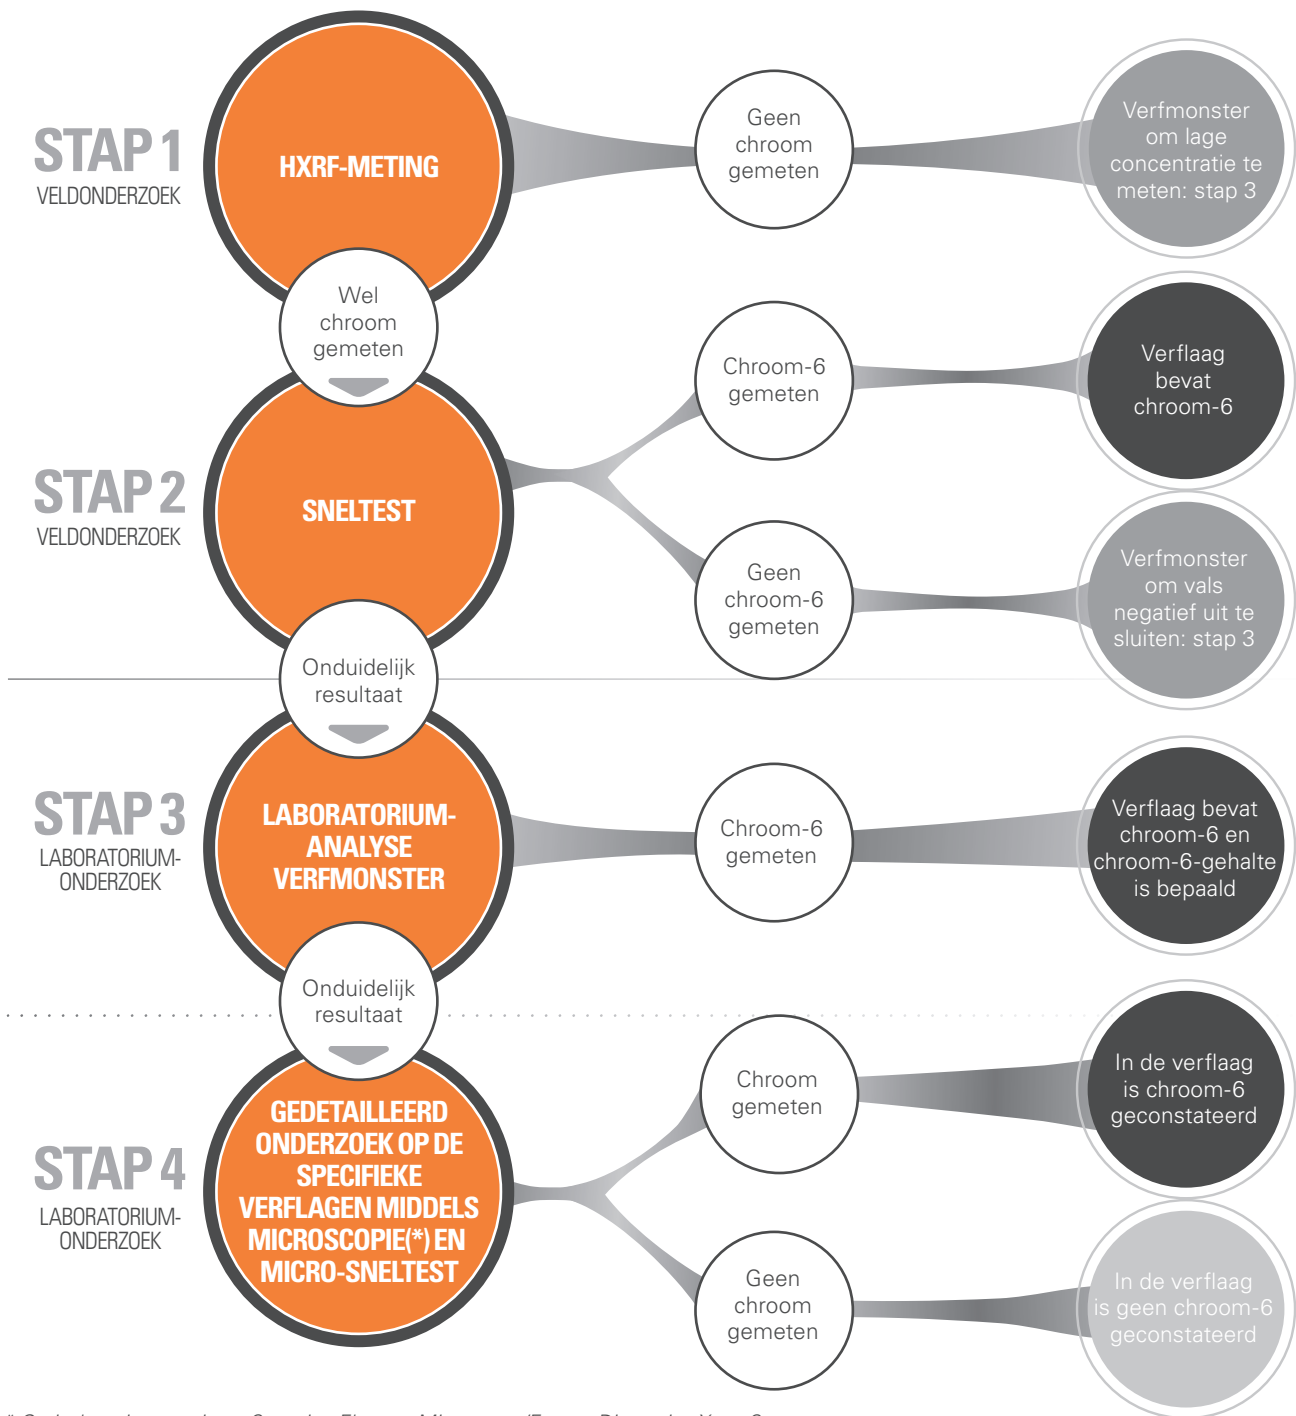

# 4-STAPPENPLAN CHROOM-6-INSPECTIE

\* Optische microscopie en Scanning Electron Microscopy/Energy-Dispersive X-ray Spectroscopy

SGS IS THE WORLD'S LEADING INSPECTION, VERIFICATION, TESTING AND CERTIFICATION COMPANY