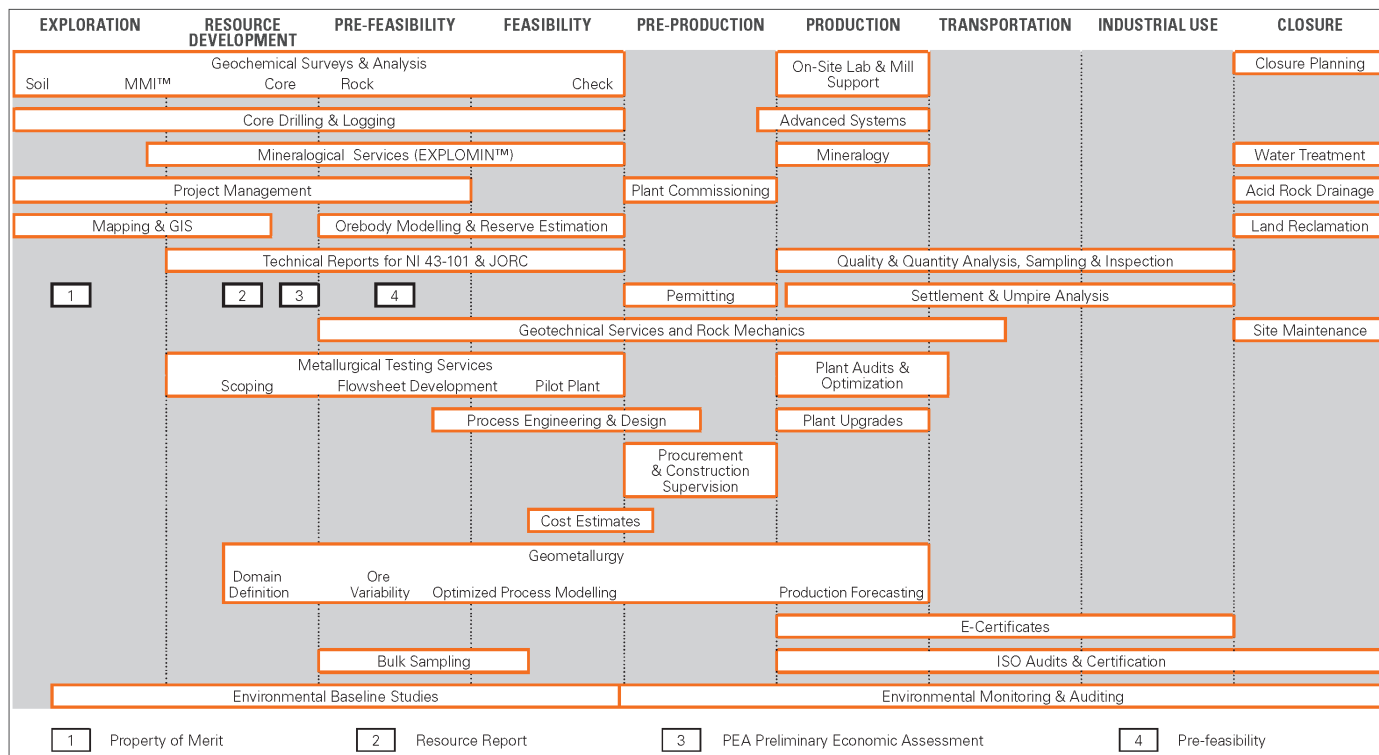

MINERALS ACCESS SHEET

GEOCHEMISTRY

Our market leading network of geochemistry labs is linked globally to provide an unparalleled suite of target elements. We also offer full services for check samples, MMI™ and on-site labs.

www.sgs.com/geochem

MMI™

Mobile Metal Ion (MMI™) is a proprietary SGS geochemical technology for finding mineral deposits. MMI™ is a cost effective, advanced surface exploration technique used to accurately locate deep mineral deposits.

www.sgs.com/metallurgy

GEOMETALLURGY

The SGS Geometallurgical Framework successfully integrates mineralogy and textural information with metallurgical liberation and selectivity parameters. Be among the first to put metallurgical data on your block model or mine plan and develop risk profiles!